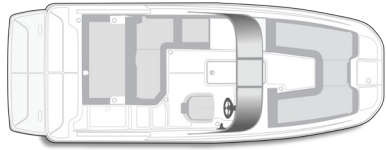

EXTERIOR COLORS

INTERIOR COLORS

DX2200

Available Options

BAYLINER.COM

DX2200 Deck Boat

★ = POPULAR OPTION

Entertainment layout w/ integrated sink (Standard)