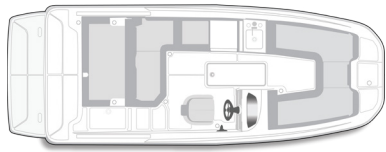

EXTERIOR COLORS

INTERIOR COLORS

DX2200

Available Options

BAYLINER.COM

DX2200 Deck Boat

★ = POPULAR OPTION

Entertainment layout w/ integrated sink (Standard)